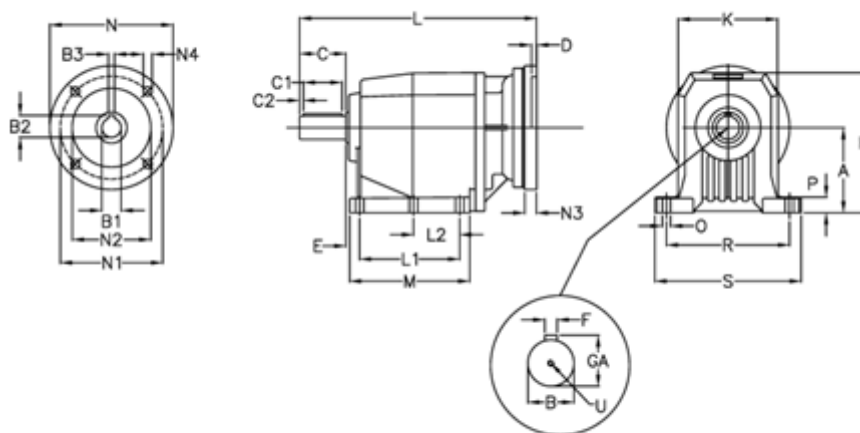

Article number: 40600701301260
 Description: Helical gearbox
 C702P-13-P180B5

Measures

A = 210	D = 6.0	L2 = 0.0	P = 30
B = 60	E = 25	M = 222.0	R = 300
B1 = 48	F = 18	N = 350	S = 350
B2 = 51.8	GA = 64.0	N1 = 300	U = M20x42
B3 = 14	H = 349	N2 = 250	
C = 120	K = 262	N3 = 23	
C1 = 90	L = 575.0	N4 = 18	
C2 = 15	L1 = 165.0	O = 22	